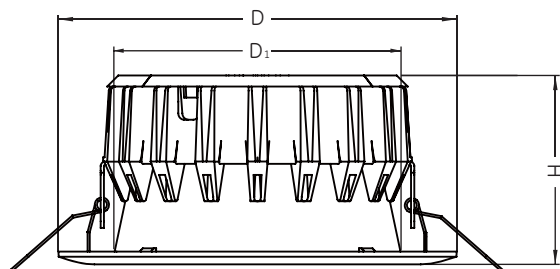

- Long lifetime, up to 25,000 hours @ L70,
- No UV, InfraRed or Mercury

10W

15W

33W

Dimensions

	D Outer diameter (mm)	D ₁ Cutting hole (mm)	H Height (mm)
4 inches	124	100	72
6 inches	180	150	86
8 inches	240	200	92